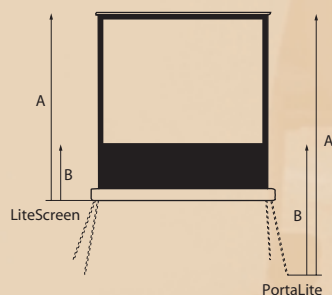

PROJECTA

LiteScreen

- ▶ Light, black aluminium case.
- ▶ Datalux F screen fabric for perfect display of data and video.
- ▶ Extremely stable thanks to two fold-away feet.
- ▶ Flexible viewing-height adjustment with black drop to underside of case.
- ▶ Wide, black borders all around for increased perceived clarity.
- ▶ Also available in 100" diagonal.

NEW

PortaLite

- ▶ Ultra-light, aluminium case in modern design.
- ▶ Four legs built into case provide for a stable construction when folded out.
- ▶ Table model 50", without legs, for placing on tables.
- ▶ Available in Matte white S and in Datalux S screen fabric.
- ▶ Excellent price/quality ratio.

TableScreen

- ▶ Table model (40" / 50") for presentations in small groups.
- ▶ Most compact and light projection screen.
- ▶ Tensioning arm guarantees easy roll and re-roll of screen fabric.
- ▶ 4 fold-away feet provide stability.

Screen size in cm	Viewing size in cm	Nominal diagonal inches/cm	Screen fabrics			Case dimensions			(A) Max. height in mm	(B) Viewing height in mm	Weight in kg
			Datalux F art.nr.	Matte white S art.nr.	Datalux S art.nr.	H mm	W mm	L mm			